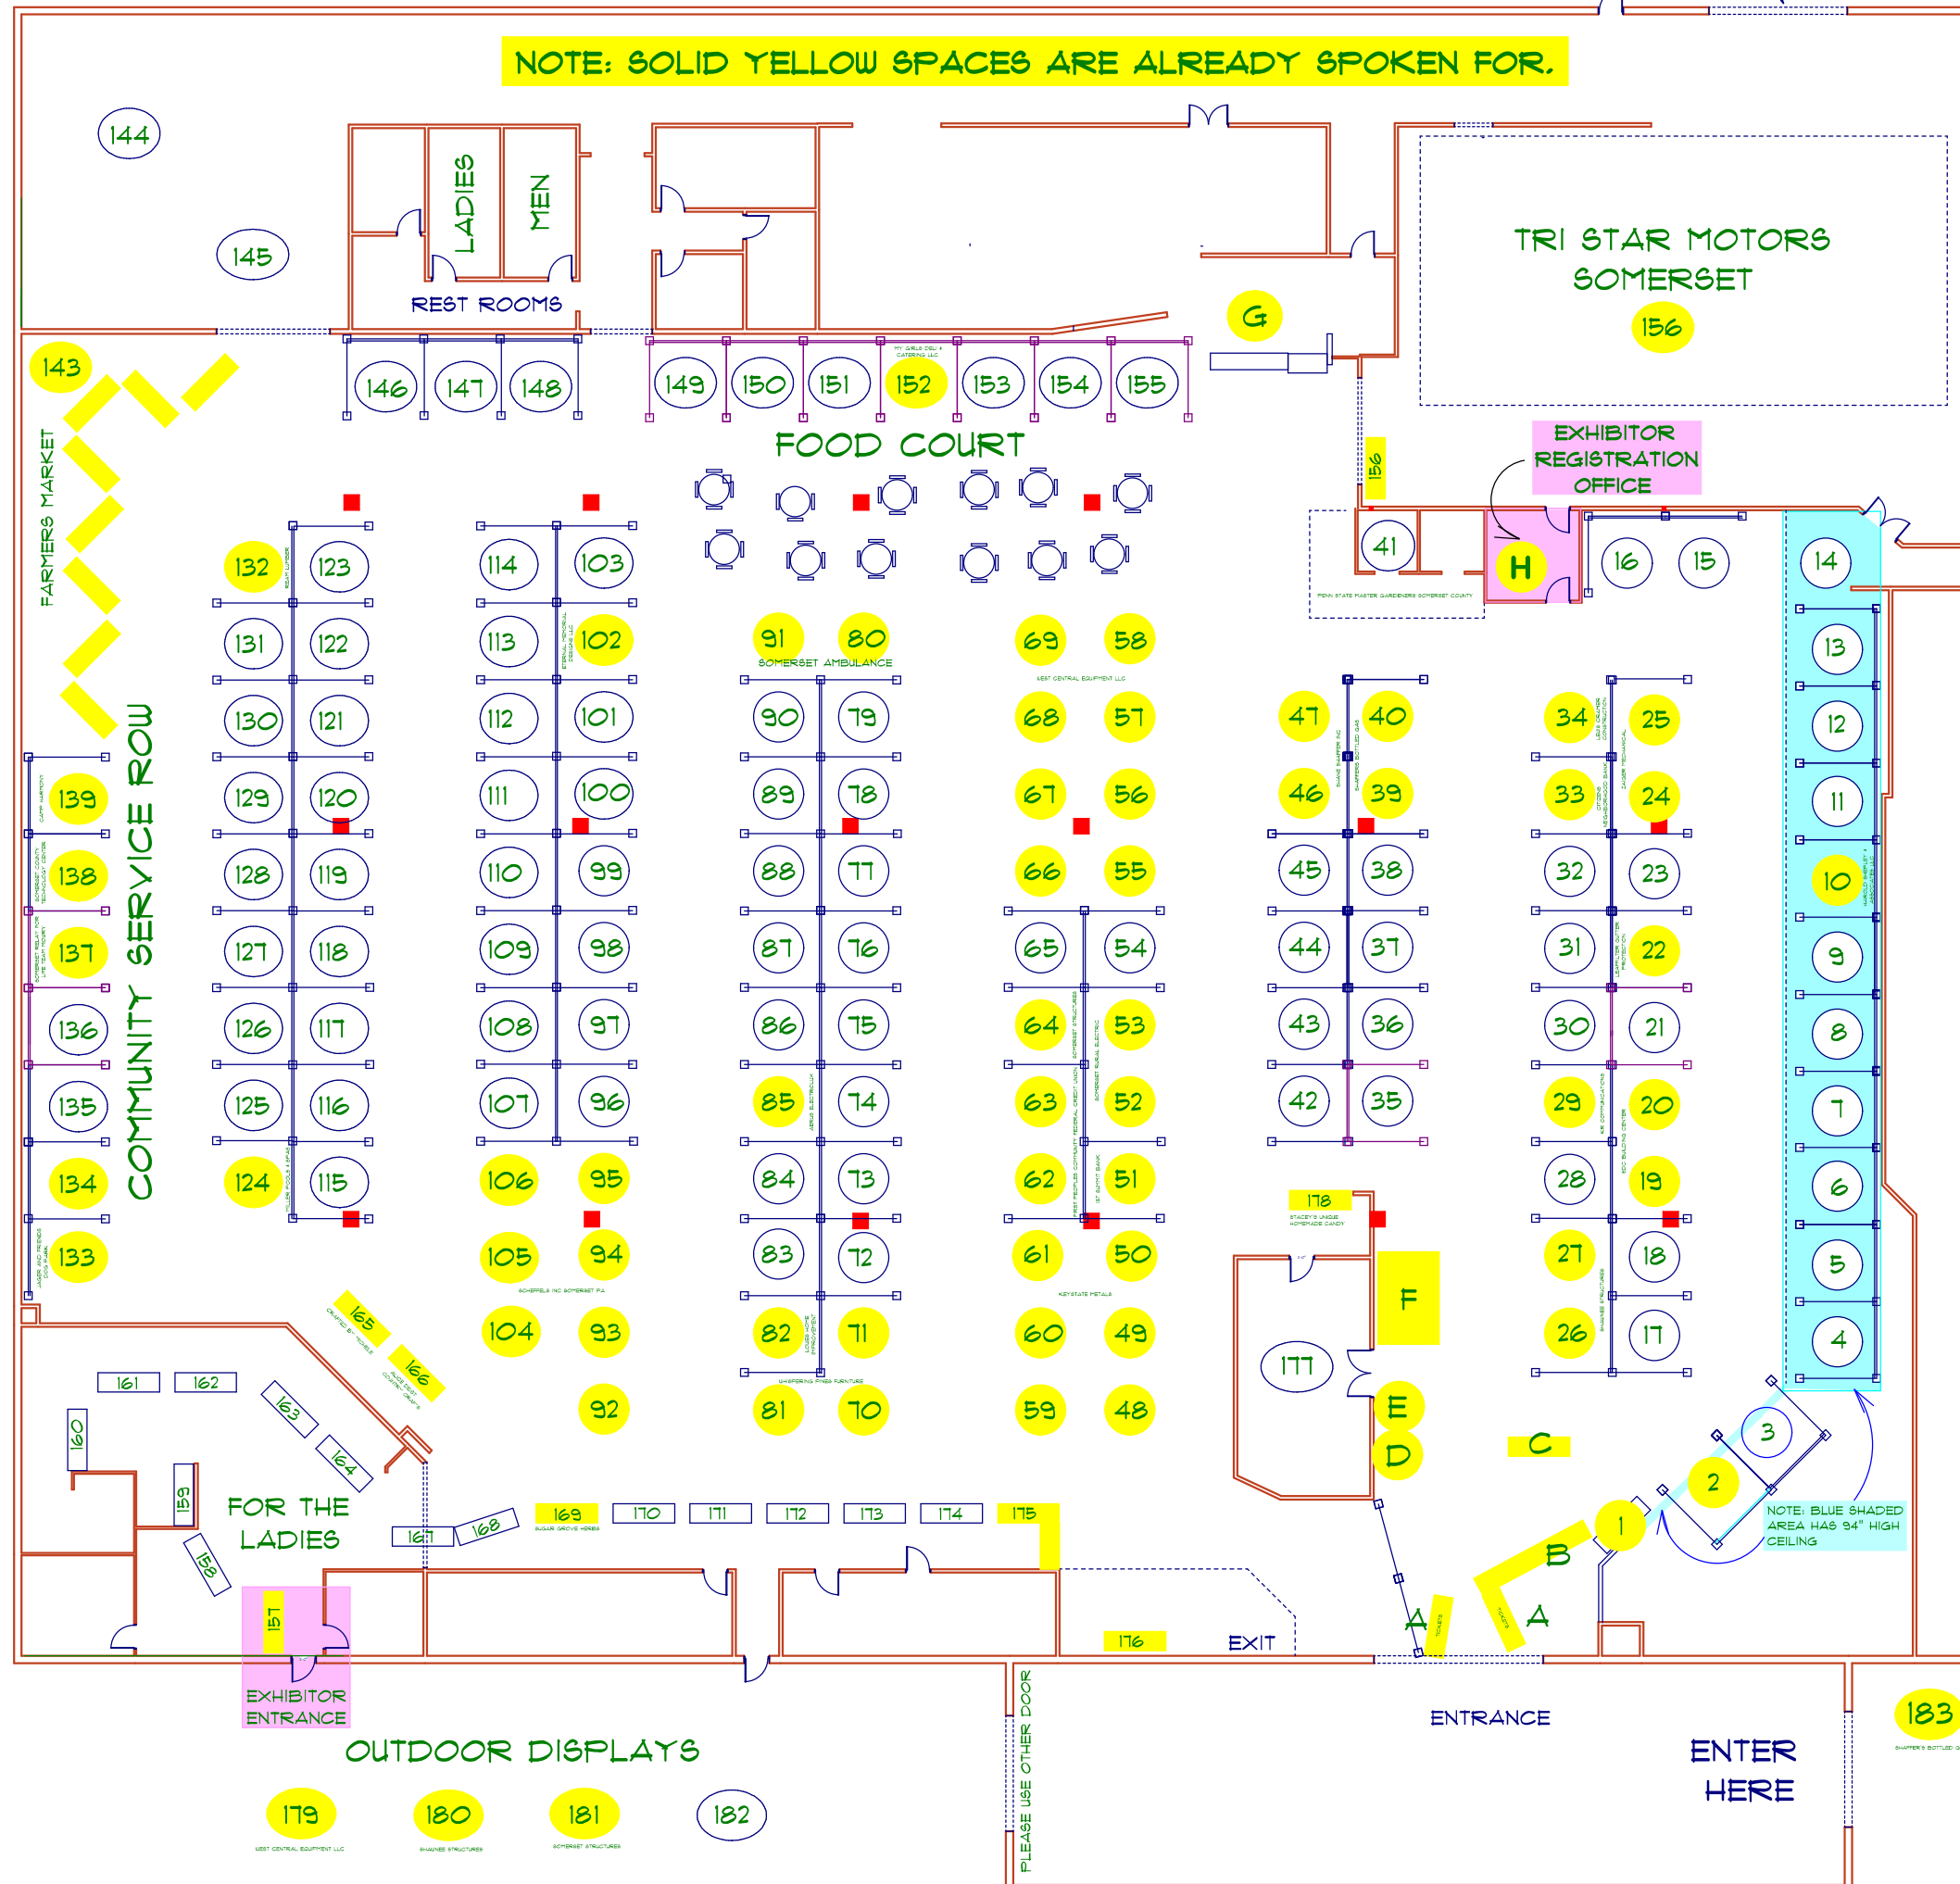

DISPLAY/EXHIBIT ENTRANCE

NOTE: SOLID YELLOW SPACES ARE ALREADY SPOKEN FOR.

183

SHAWNEE BOTTLED GAS

ENTER HERE

ENTRANCE

PLEASE USE OTHER DOOR

EXIT

EXHIBITOR ENTRANCE

FOR THE LADIES

COMMUNITY SERVICE ROW

FARMERS MARKET

TRI STAR MOTORS SOMERSET

LADIES MEN REST ROOMS